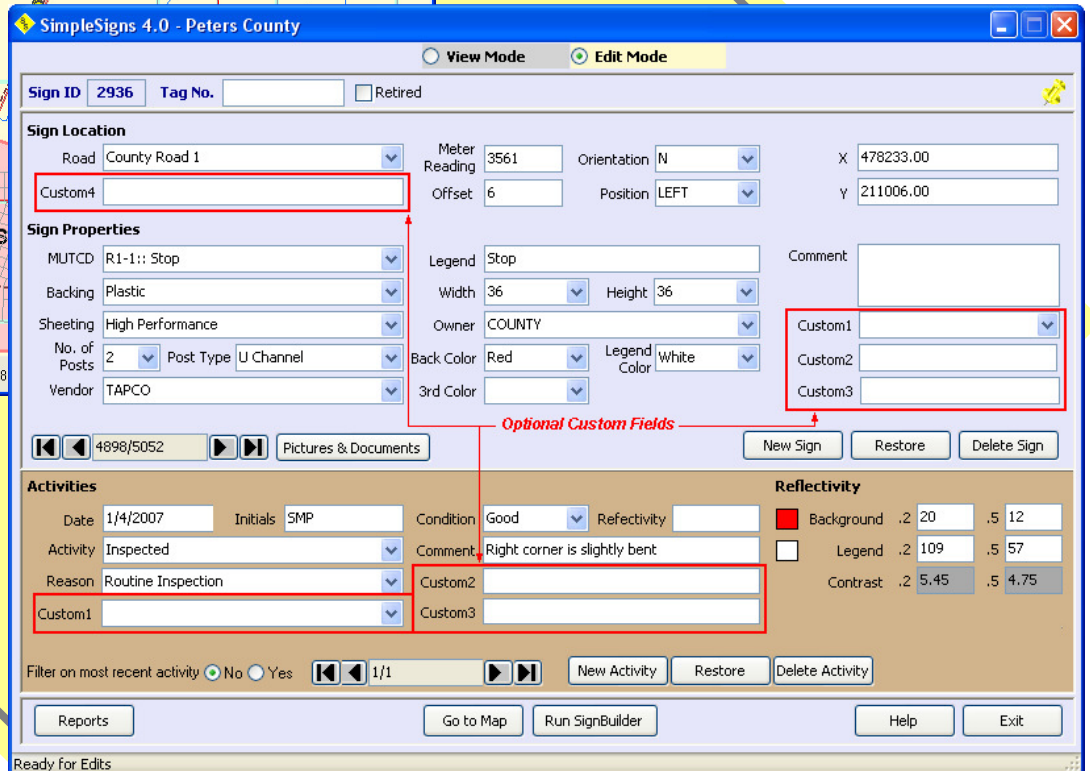

Easy to Learn, Easy to Use  
*everything on one screen*

**Affordable**

*low cost with no annual fees*

**Reports**

*customized to your needs*

**GIS**

*view and query  
your signs  
on a map*

Sign Inventory Management Software